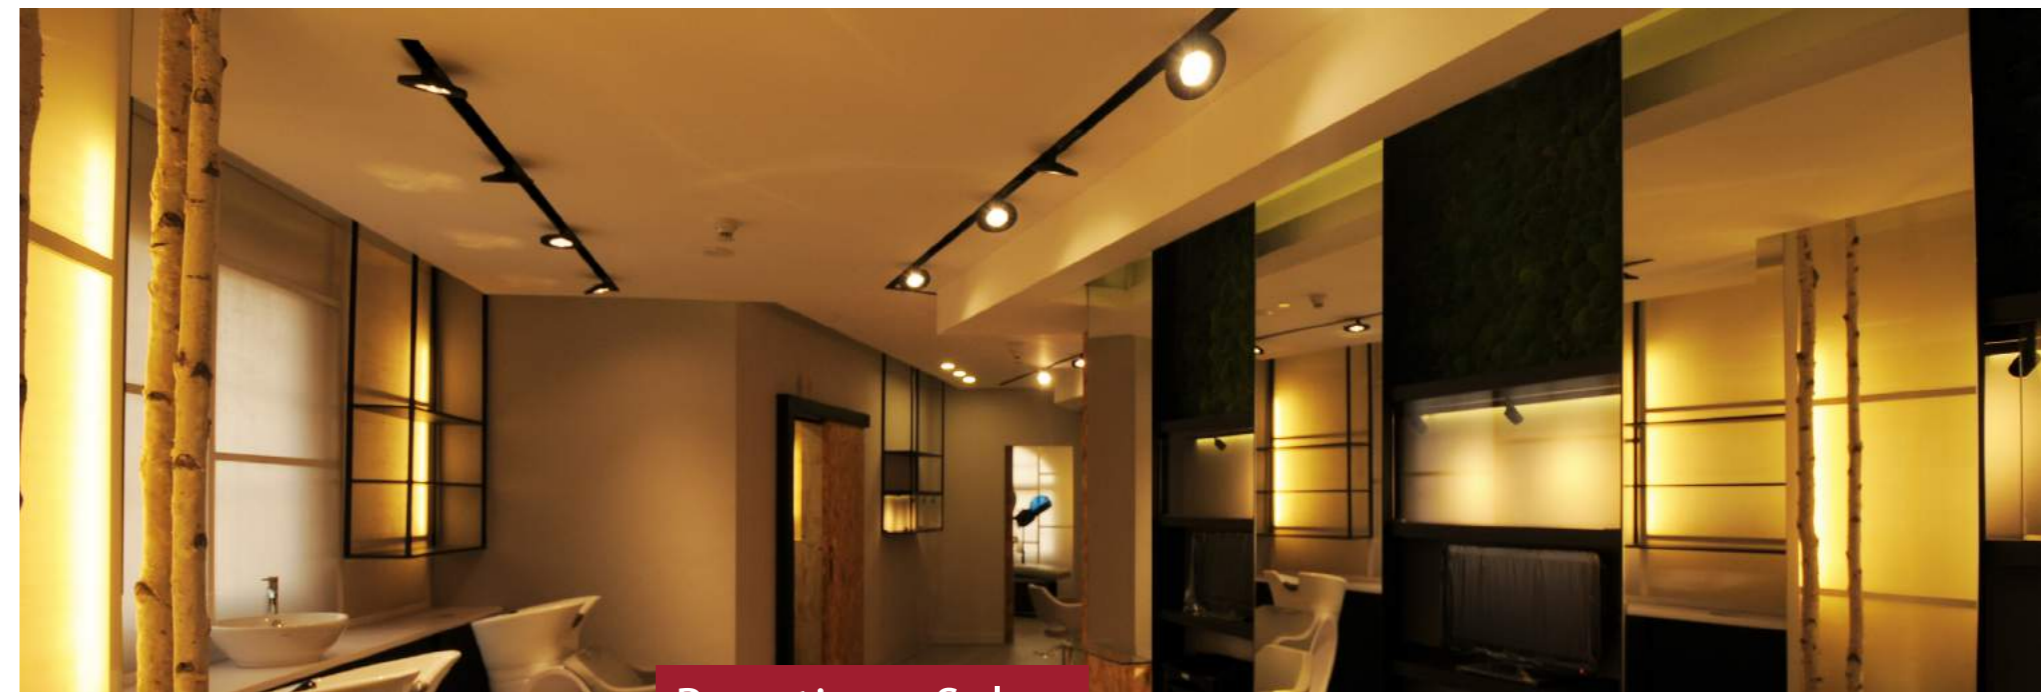

Beautique Salon  
Al-Shaab

Brown

Tomato

Restaurant

A I H a m r a T o w e r

Simple yet exquisite interior with an incredible wooden ceiling and a fascinating storefront. It was a great adventure for the site team to achieve the neat, sleek and sharp lines of all the interior elements.