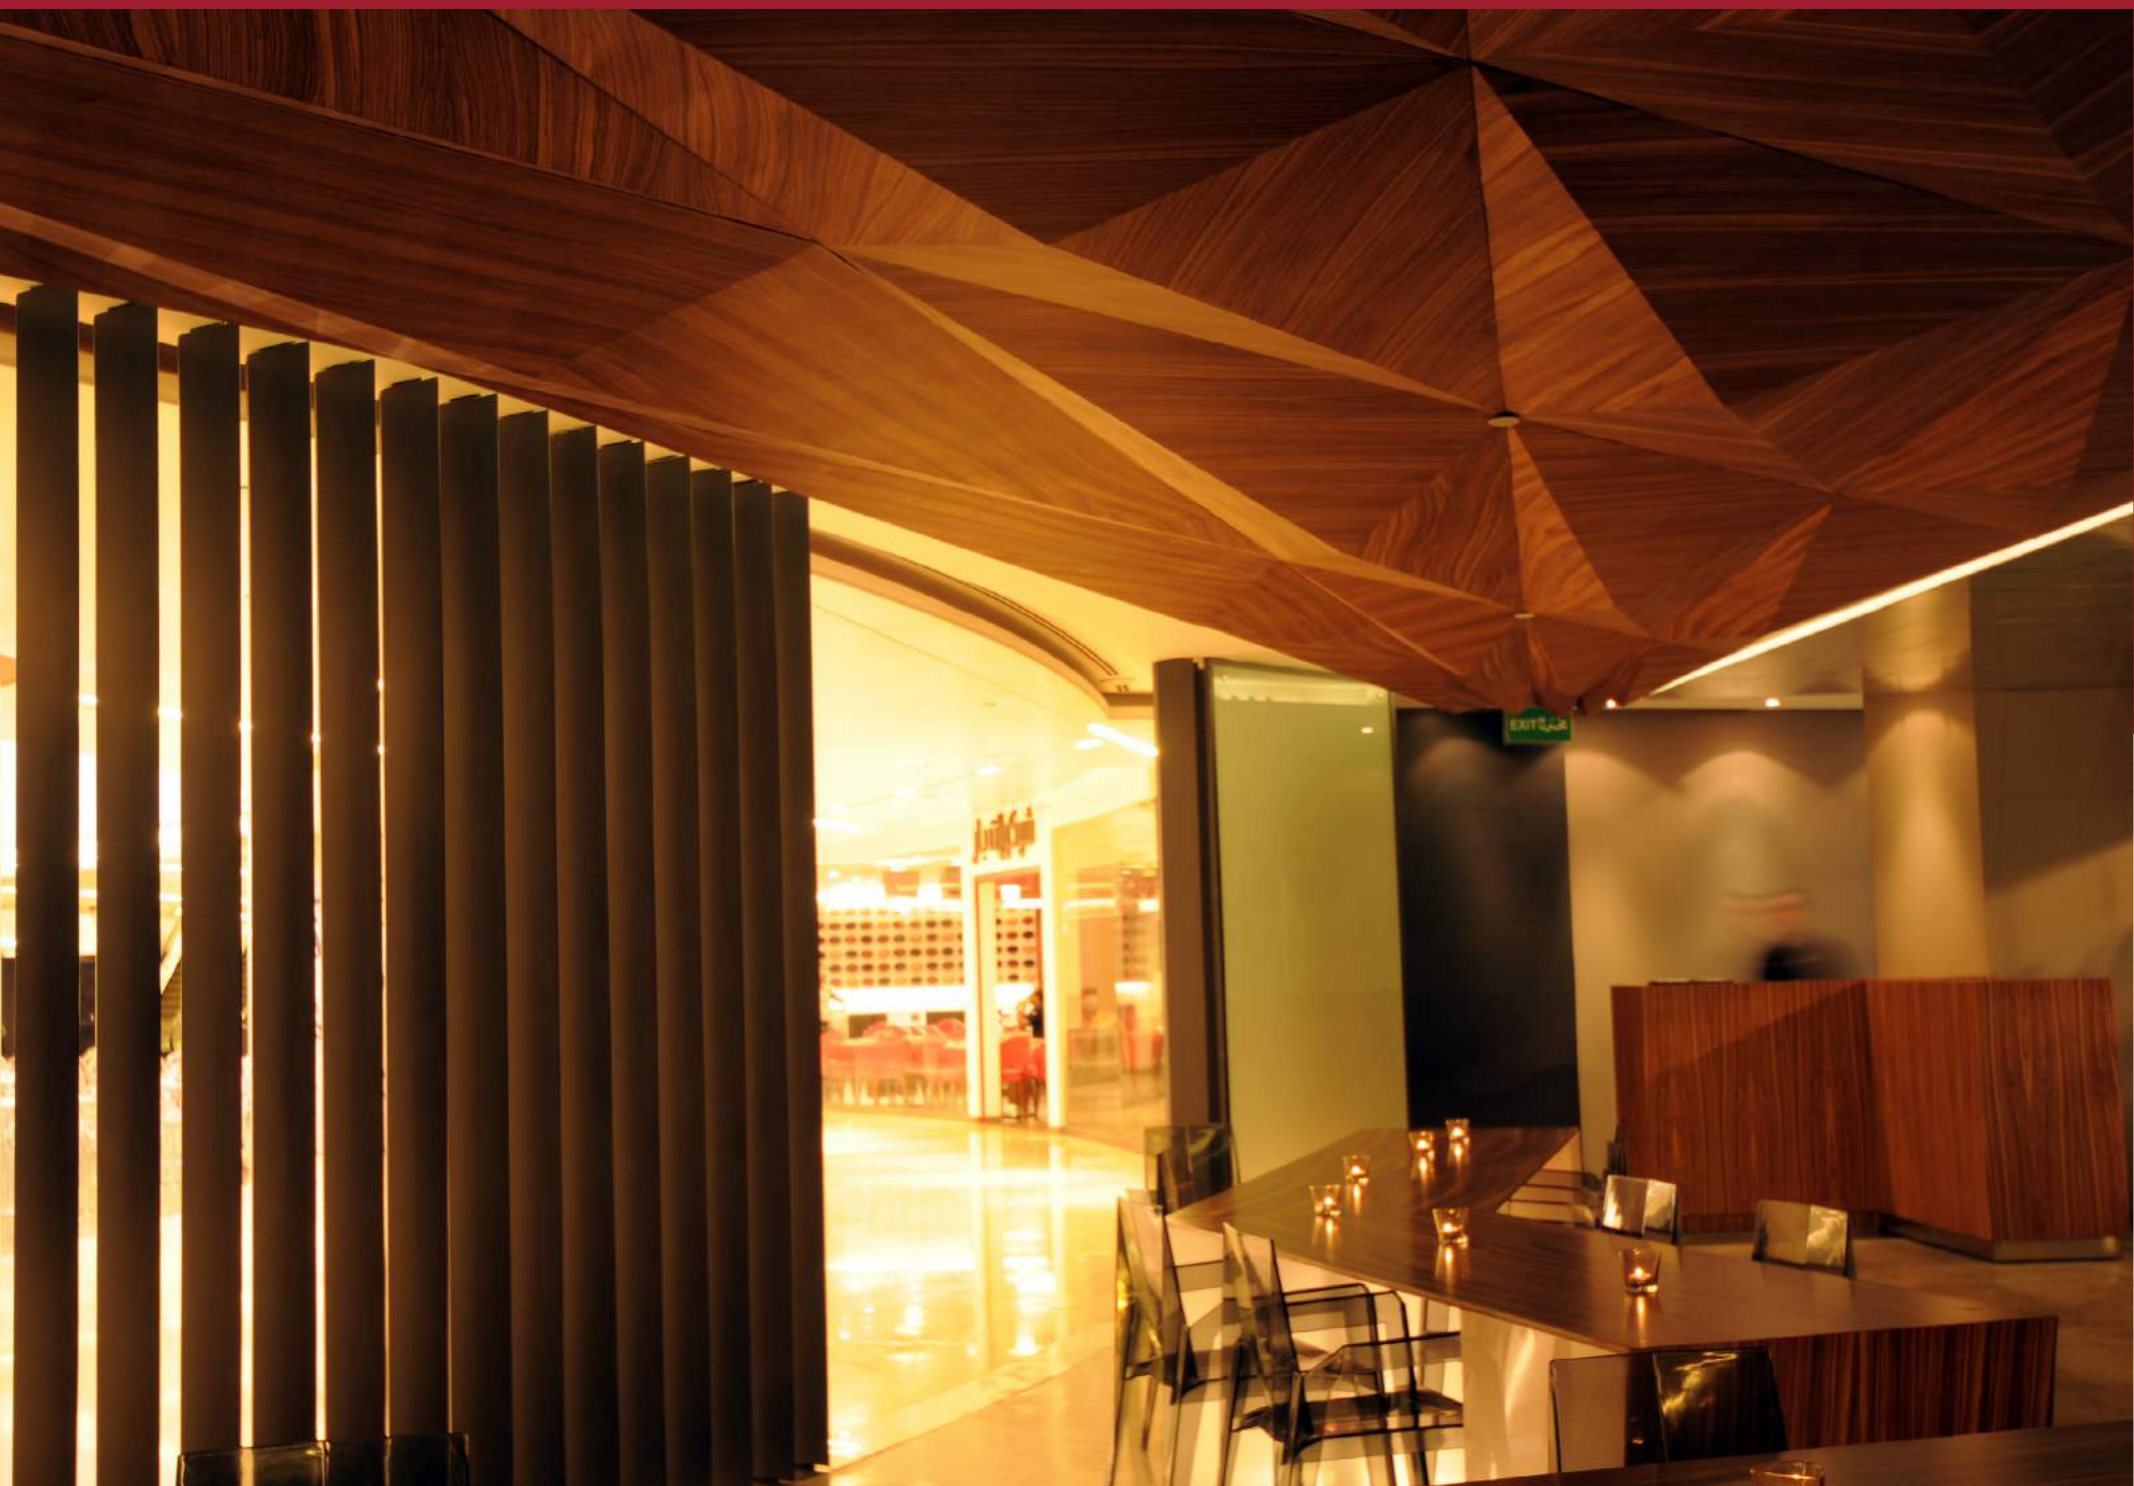

Beautique Salon  
Al-Shaab

Brown

Tomato

Restaurant

A I H a m r a T o w e r

Simple yet exquisite interior with an incredible wooden ceiling and a fascinating storefront. It was a great adventure for the site team to achieve the neat, sleek and sharp lines of all the interior elements.

# Meem Cafe'

Al Hamra Tower

Another locally created concept that visualize the heritage motives and colors into interior finishes and elements used to enrich the decoration in a very modern way, starting from wall Graffiti to the wooden ceiling feature.