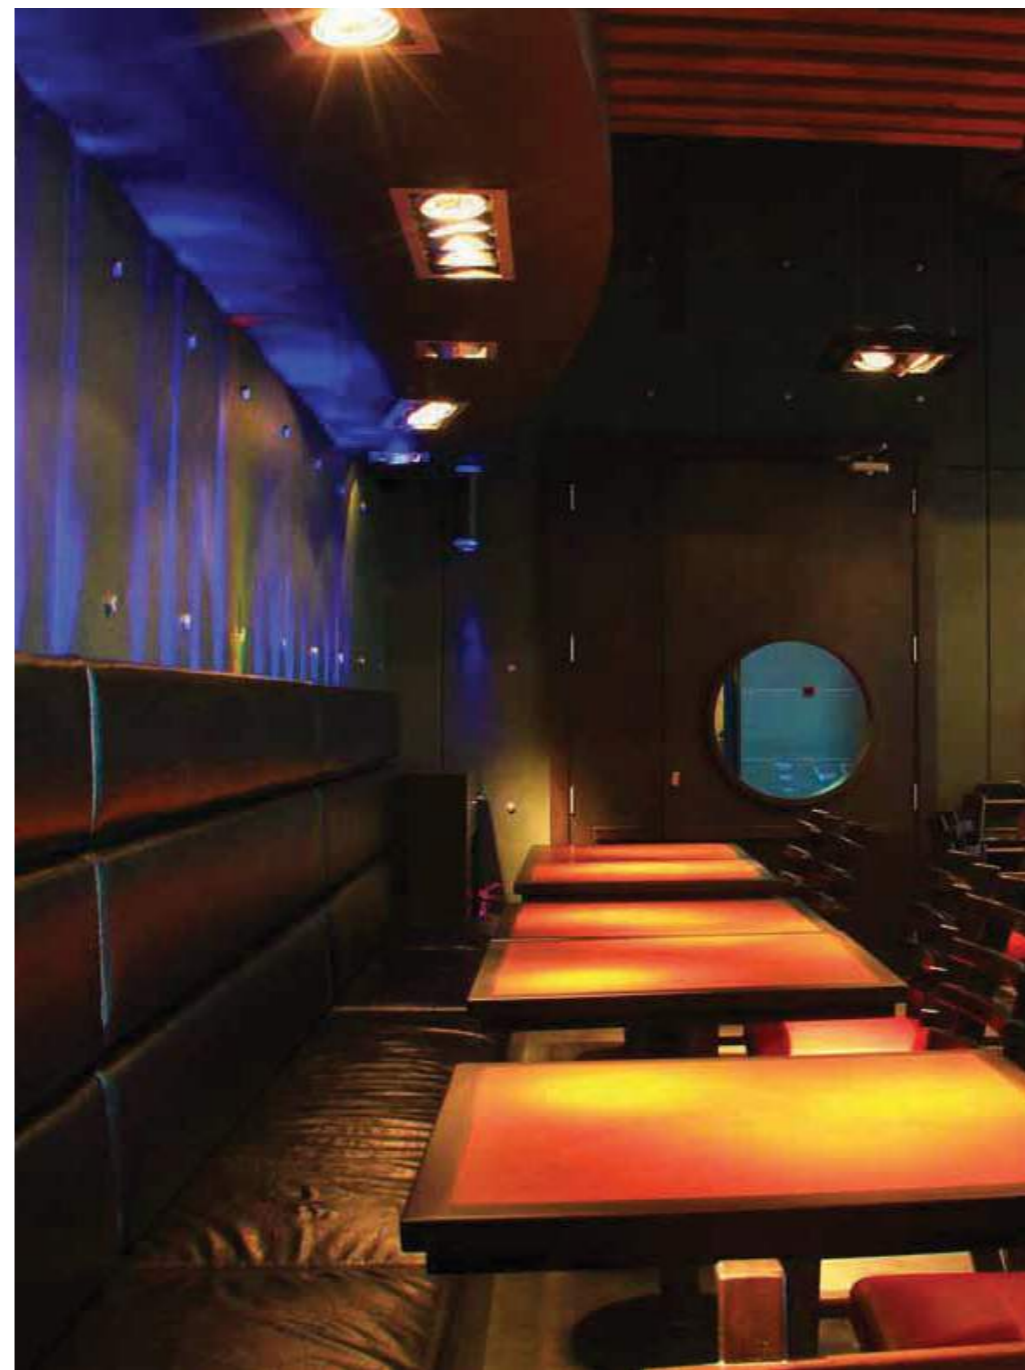

## The Avenues

A fantastic Lebanese Restaurant with an amazing experience of the traditional Arabic architectural features such as the Arches and wooden ornamental ceiling, with a distinctive mother of pearl inserted patterns that show the beauty and the elegance of the restaurant.

---

ZEE *Burger*

---

The Palms Hotel

Modern and Natural finishes mixtures with a cosy and warm atmosphere.

**LINES**

Head Office

Zawya Center, Hawally