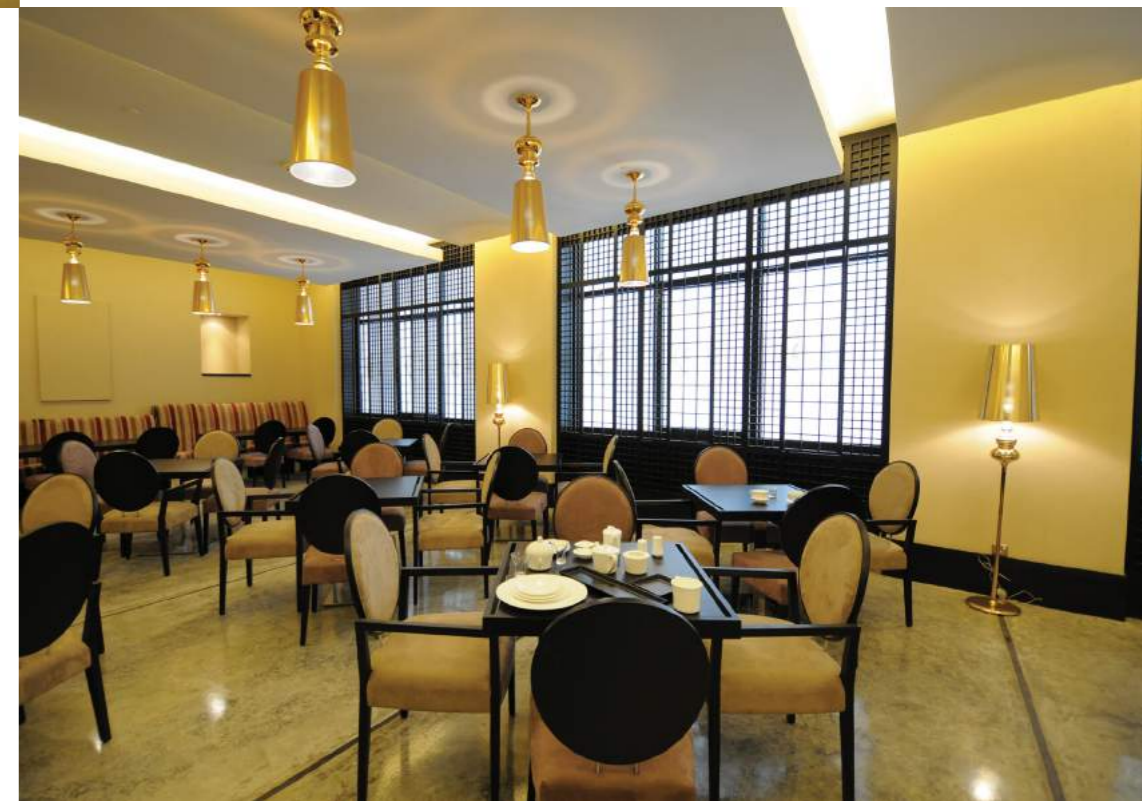

AL RAWSHANA