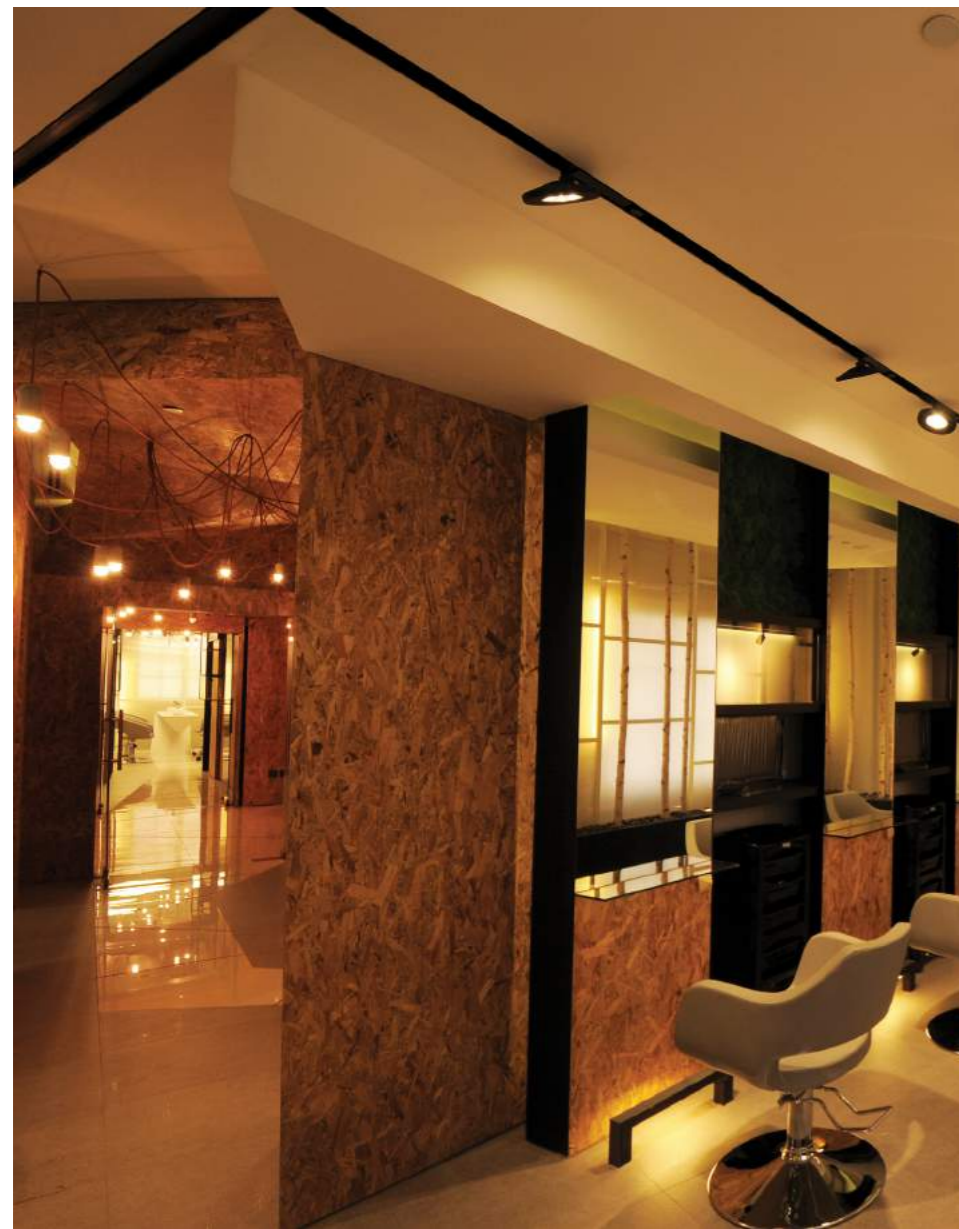

Beautique Salon