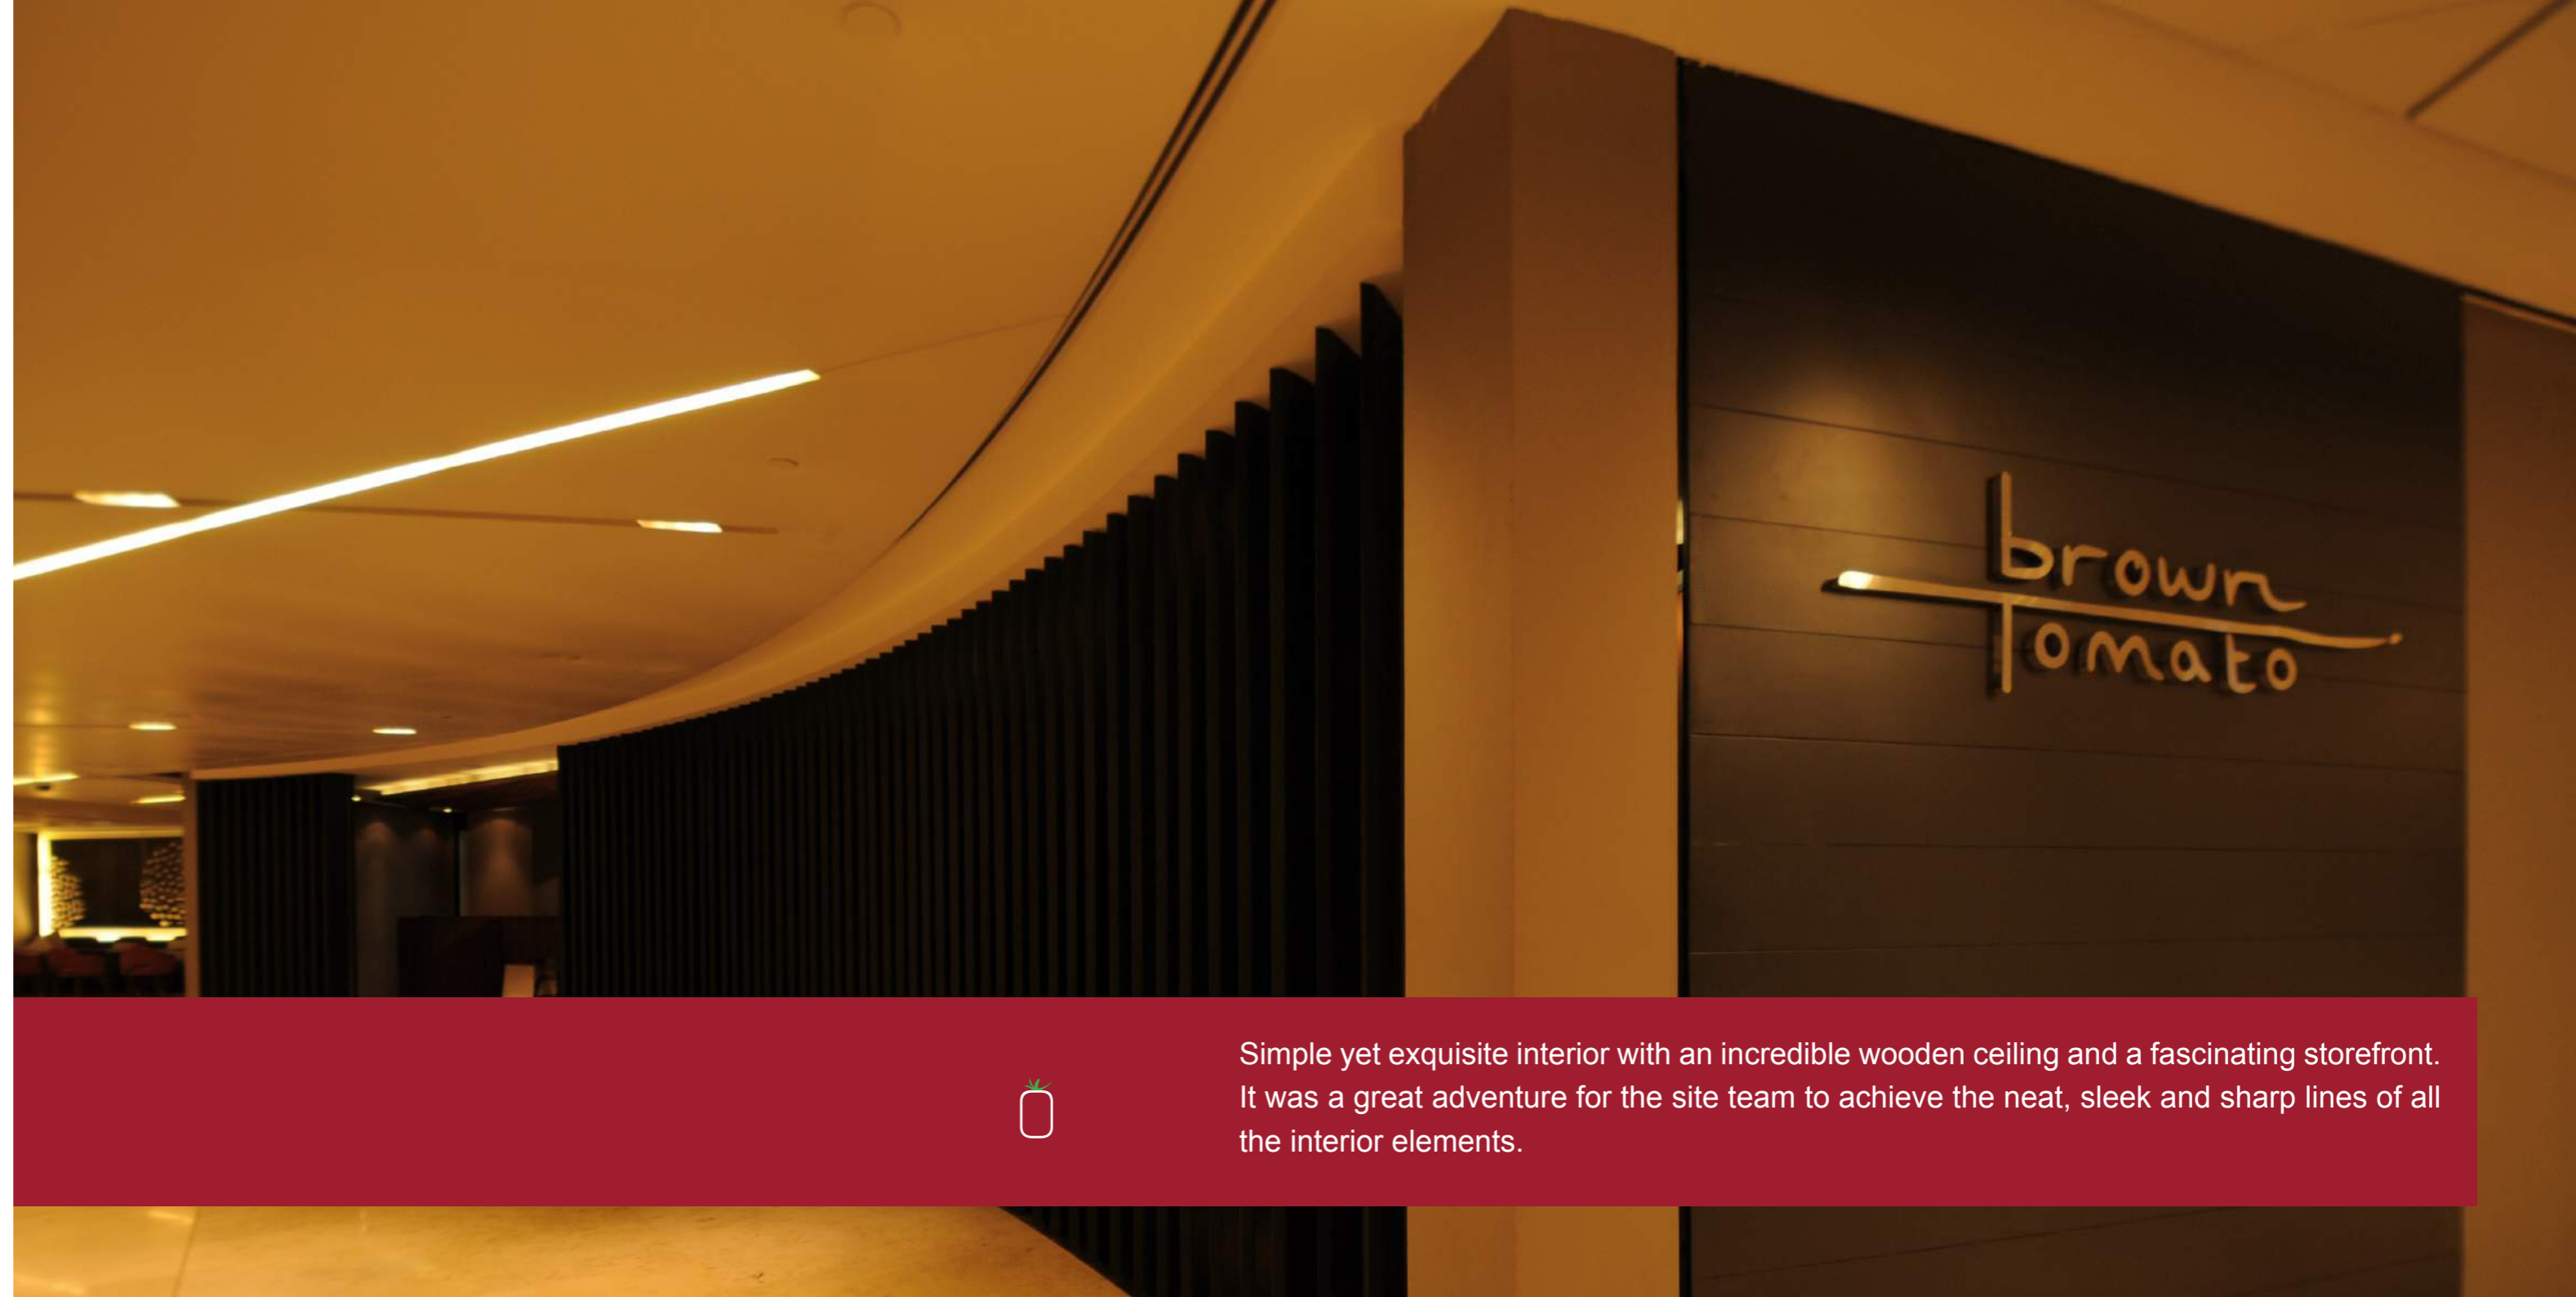

Beautique Salon  
Al-Shaab

Brown

Tomato

Restaurant

A I H a m r a T o w e r

Simple yet exquisite interior with an incredible wooden ceiling and a fascinating storefront. It was a great adventure for the site team to achieve the neat, sleek and sharp lines of all the interior elements.